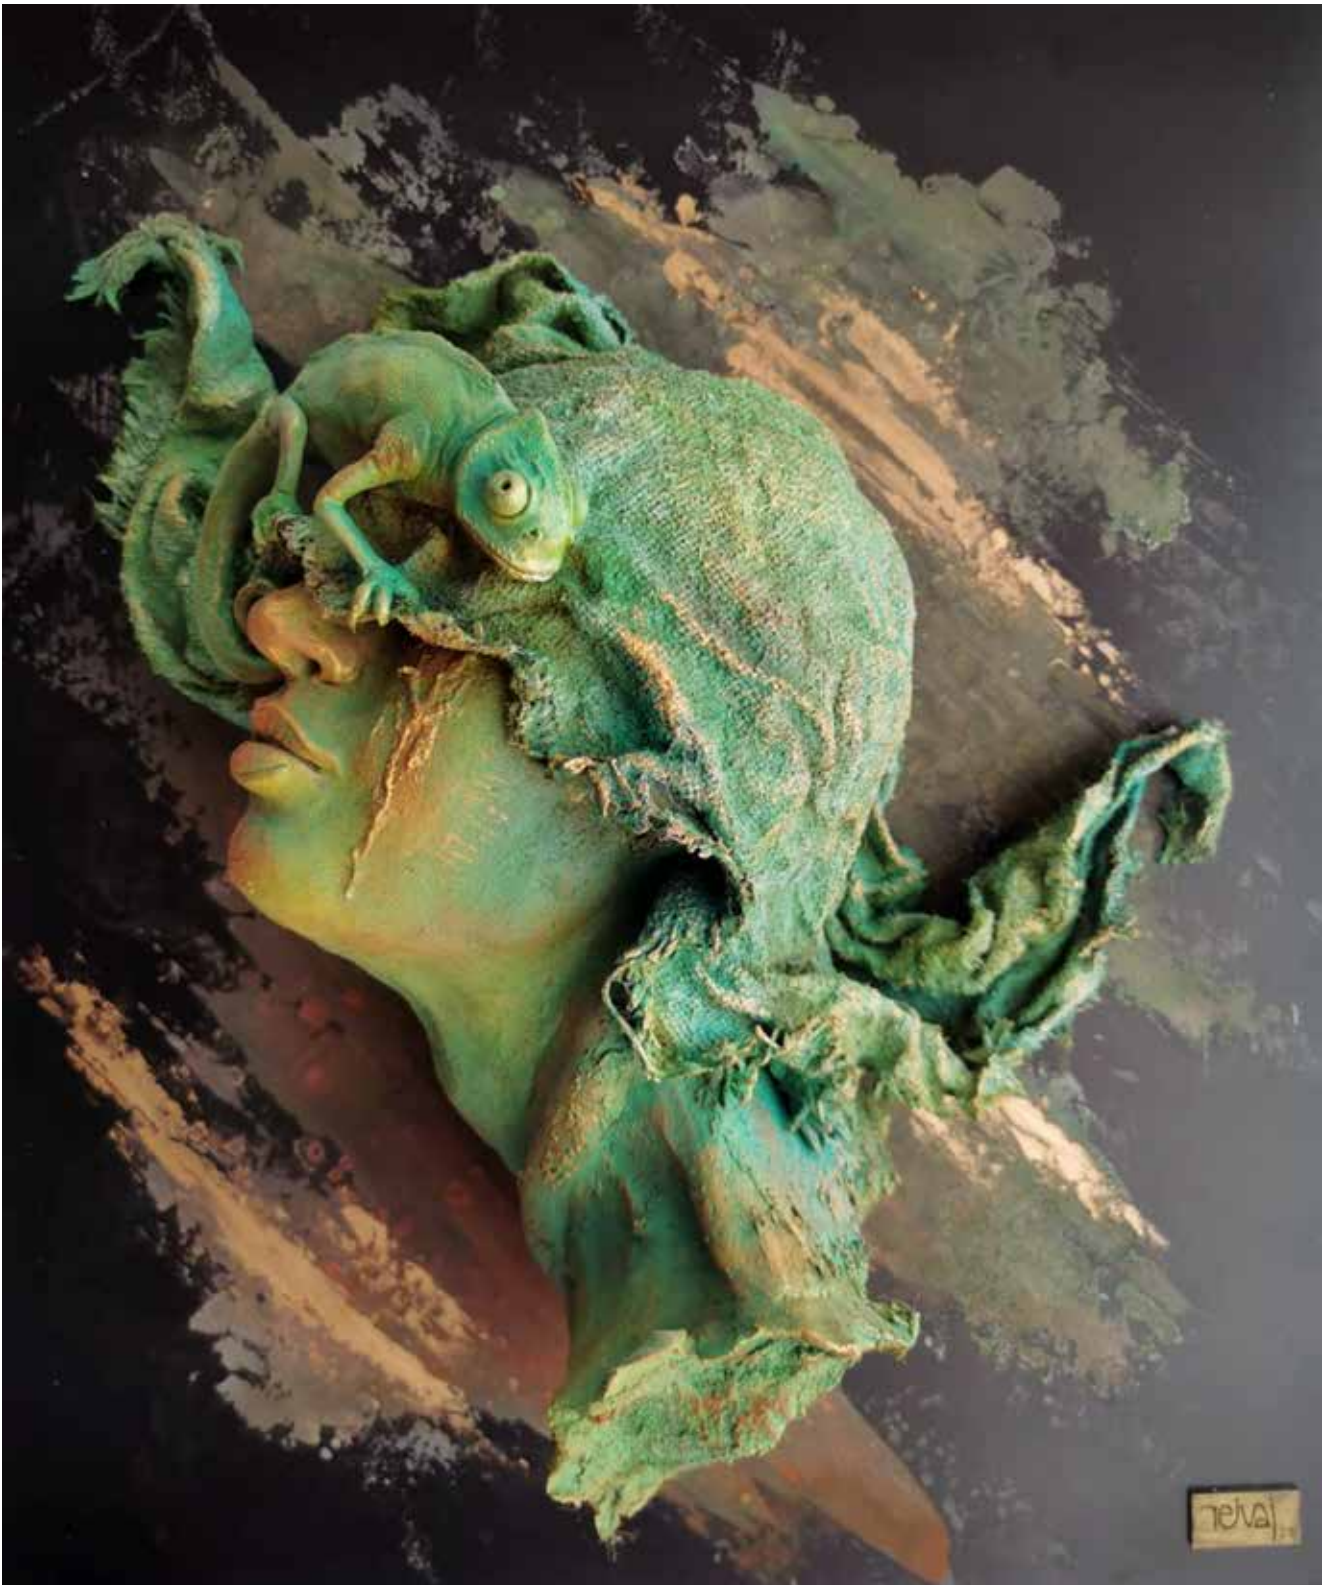

Apreciación V

Concreto epóxico, acrílico / madera
50 cm x 60 cm
2025

~~$24,000~~ **$14,000**